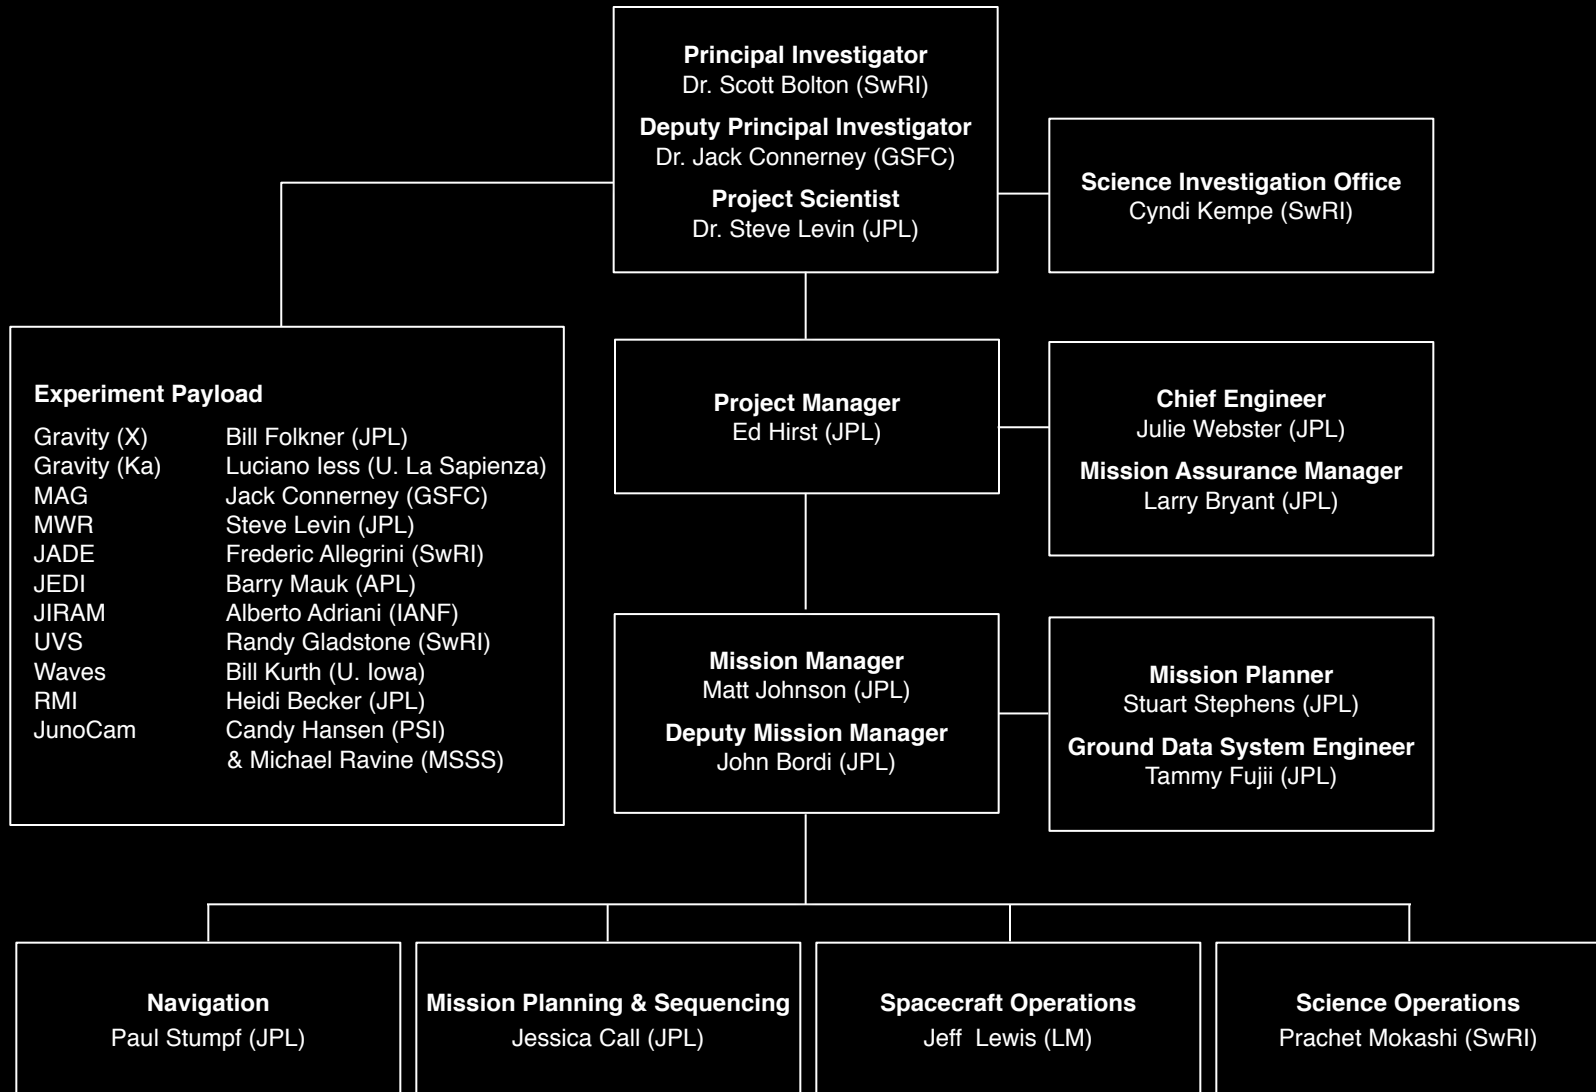

# MISSION JUNO: TEAM ORG CHART

Updated July 2020

<https://www.missionjuno.swri.edu/>